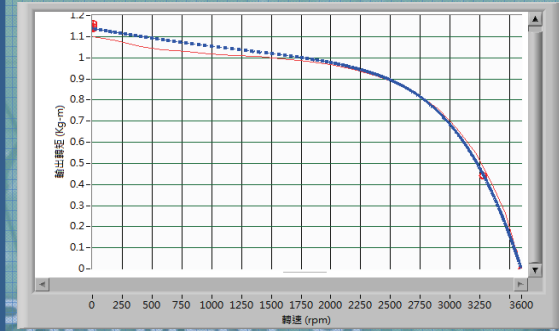

Electric Machines Laboratory

Digital Power Scope

**1Φ PSC(1/2HP) and 3Φ(2HP)
SCIM T-N Curve Comparison**