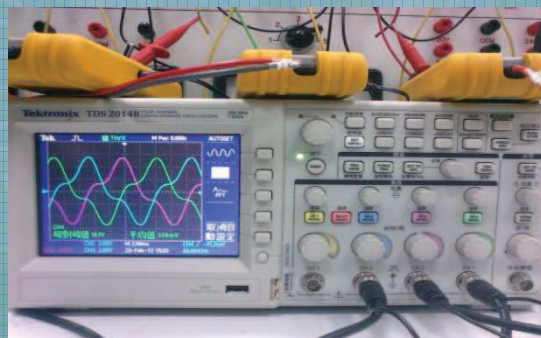

Tian-Bao Wu, Master.

Position : Associate Professor

Phone : +886-2-2908-9899 Ext. 4803

E-Mail : tbwu@mail.mcut.edu.tw

Education : Master, National Taiwan University of Science and Technology.

Research : Electric Machinery Design and Measurement.

Electric Machines Laboratory

Digital Power Scope

**1Φ PSC(1/2HP) and 3Φ(2HP)
SCIM T-N Curve Comparison**