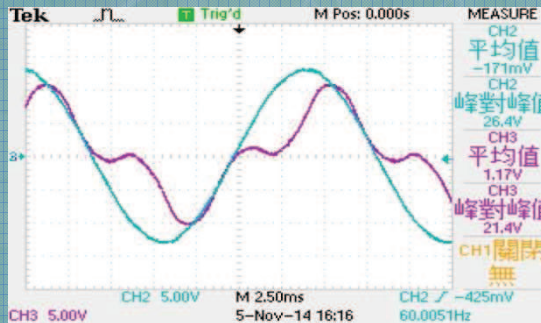

Electric Machines Laboratory

Digital Power Scope

**1Φ PSC(1/2HP) and 3Φ(2HP)
SCIM T-N Curve Comparison**