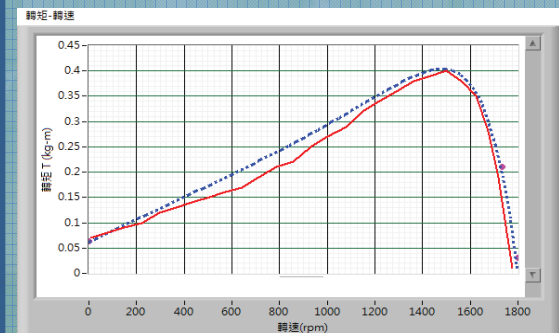

Electric Machines Laboratory

Digital Power Scope

**1Φ PSC(1/2HP) and 3Φ(2HP)
SCIM T-N Curve Comparison**