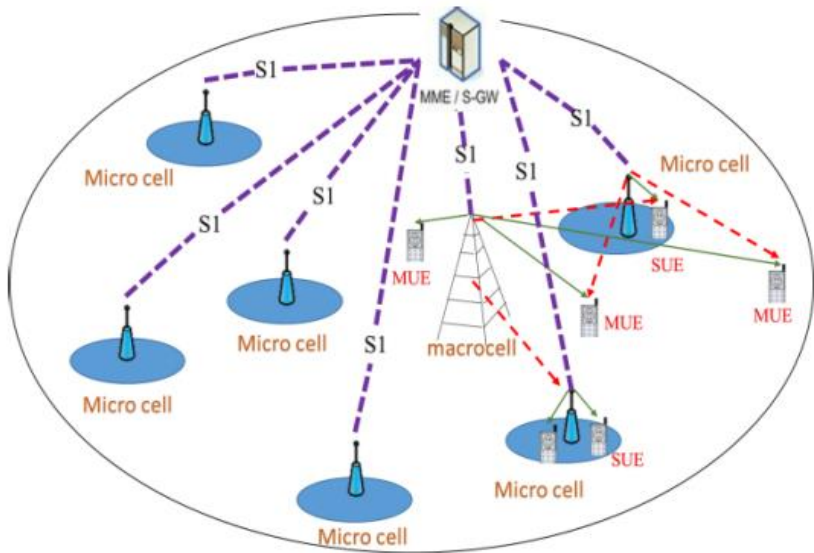

王柏仁

Position : Associate Professor

Phone : +886-2-2908-9899 Ext. 4855

E-Mail : pjwang@mail.mcut.edu.tw

Education : Ph.D., National Taiwan University.

Research : Wireless communications, Telematics systems,
OFDM and MIMO techniques.

Digital Communication

MIMO Techniques

Telematics Systems

Research of 5G/B5G Mobile Communication Systems

UAV Channel and its Applications

Estimation of Wireless Transmission Channel

Simulation for Wireless Communications